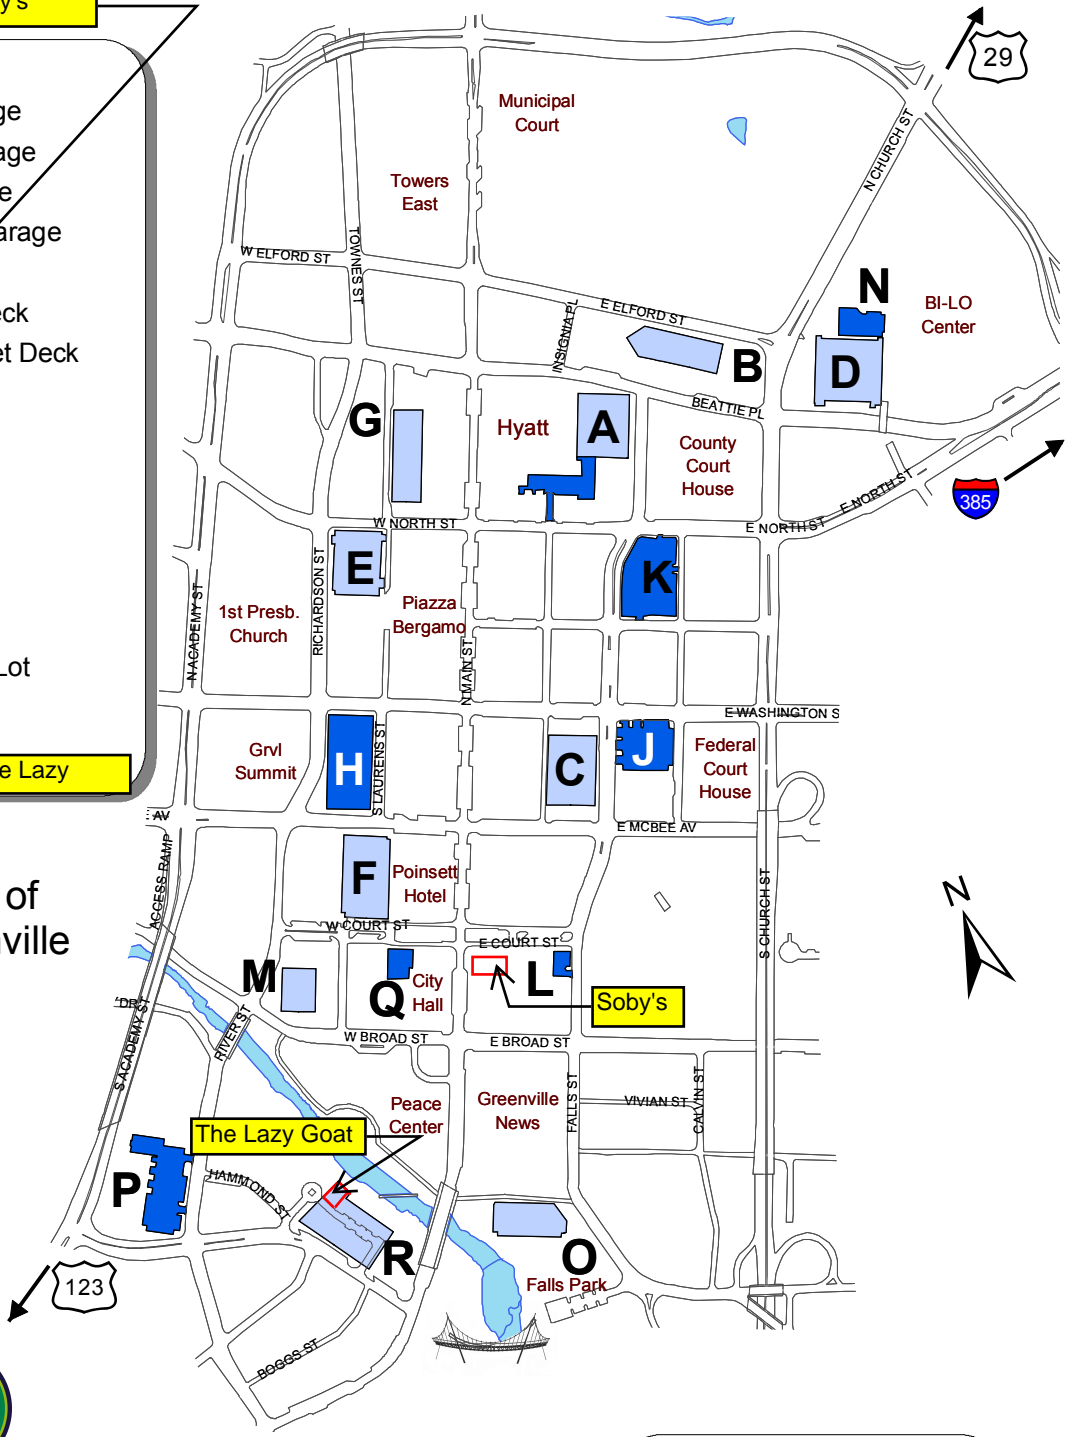

Downtown Greenville Parking Locations

Use this garage for Soby's

- A Commons Garage
- B Liberty Square Garage
- C S. Spring Street Garage
- D Church Street Garage
- E Richardson Street Garage
- F Poinsett Garage
- G N. Laurens Street Deck
- H W. Washington Street Deck
- J Irvine Street Lot
- K Brown Street Lot
- L Falls Street Lot
- M River Street Garage
- N Church Street Lot
- O Bowater Garage
- P River Street Lot
- Q City Hall Short Term Lot (1 hour Limit)
- R Riverplace Garage

Use this Garage for The Lazy

City of Greenville

Parking Services Administrative Office
Phone 467.4900 Fax 467.6679
email: parking@greatergreenville.com

Parking Areas

- City Owned Garage
- City Owned Lot